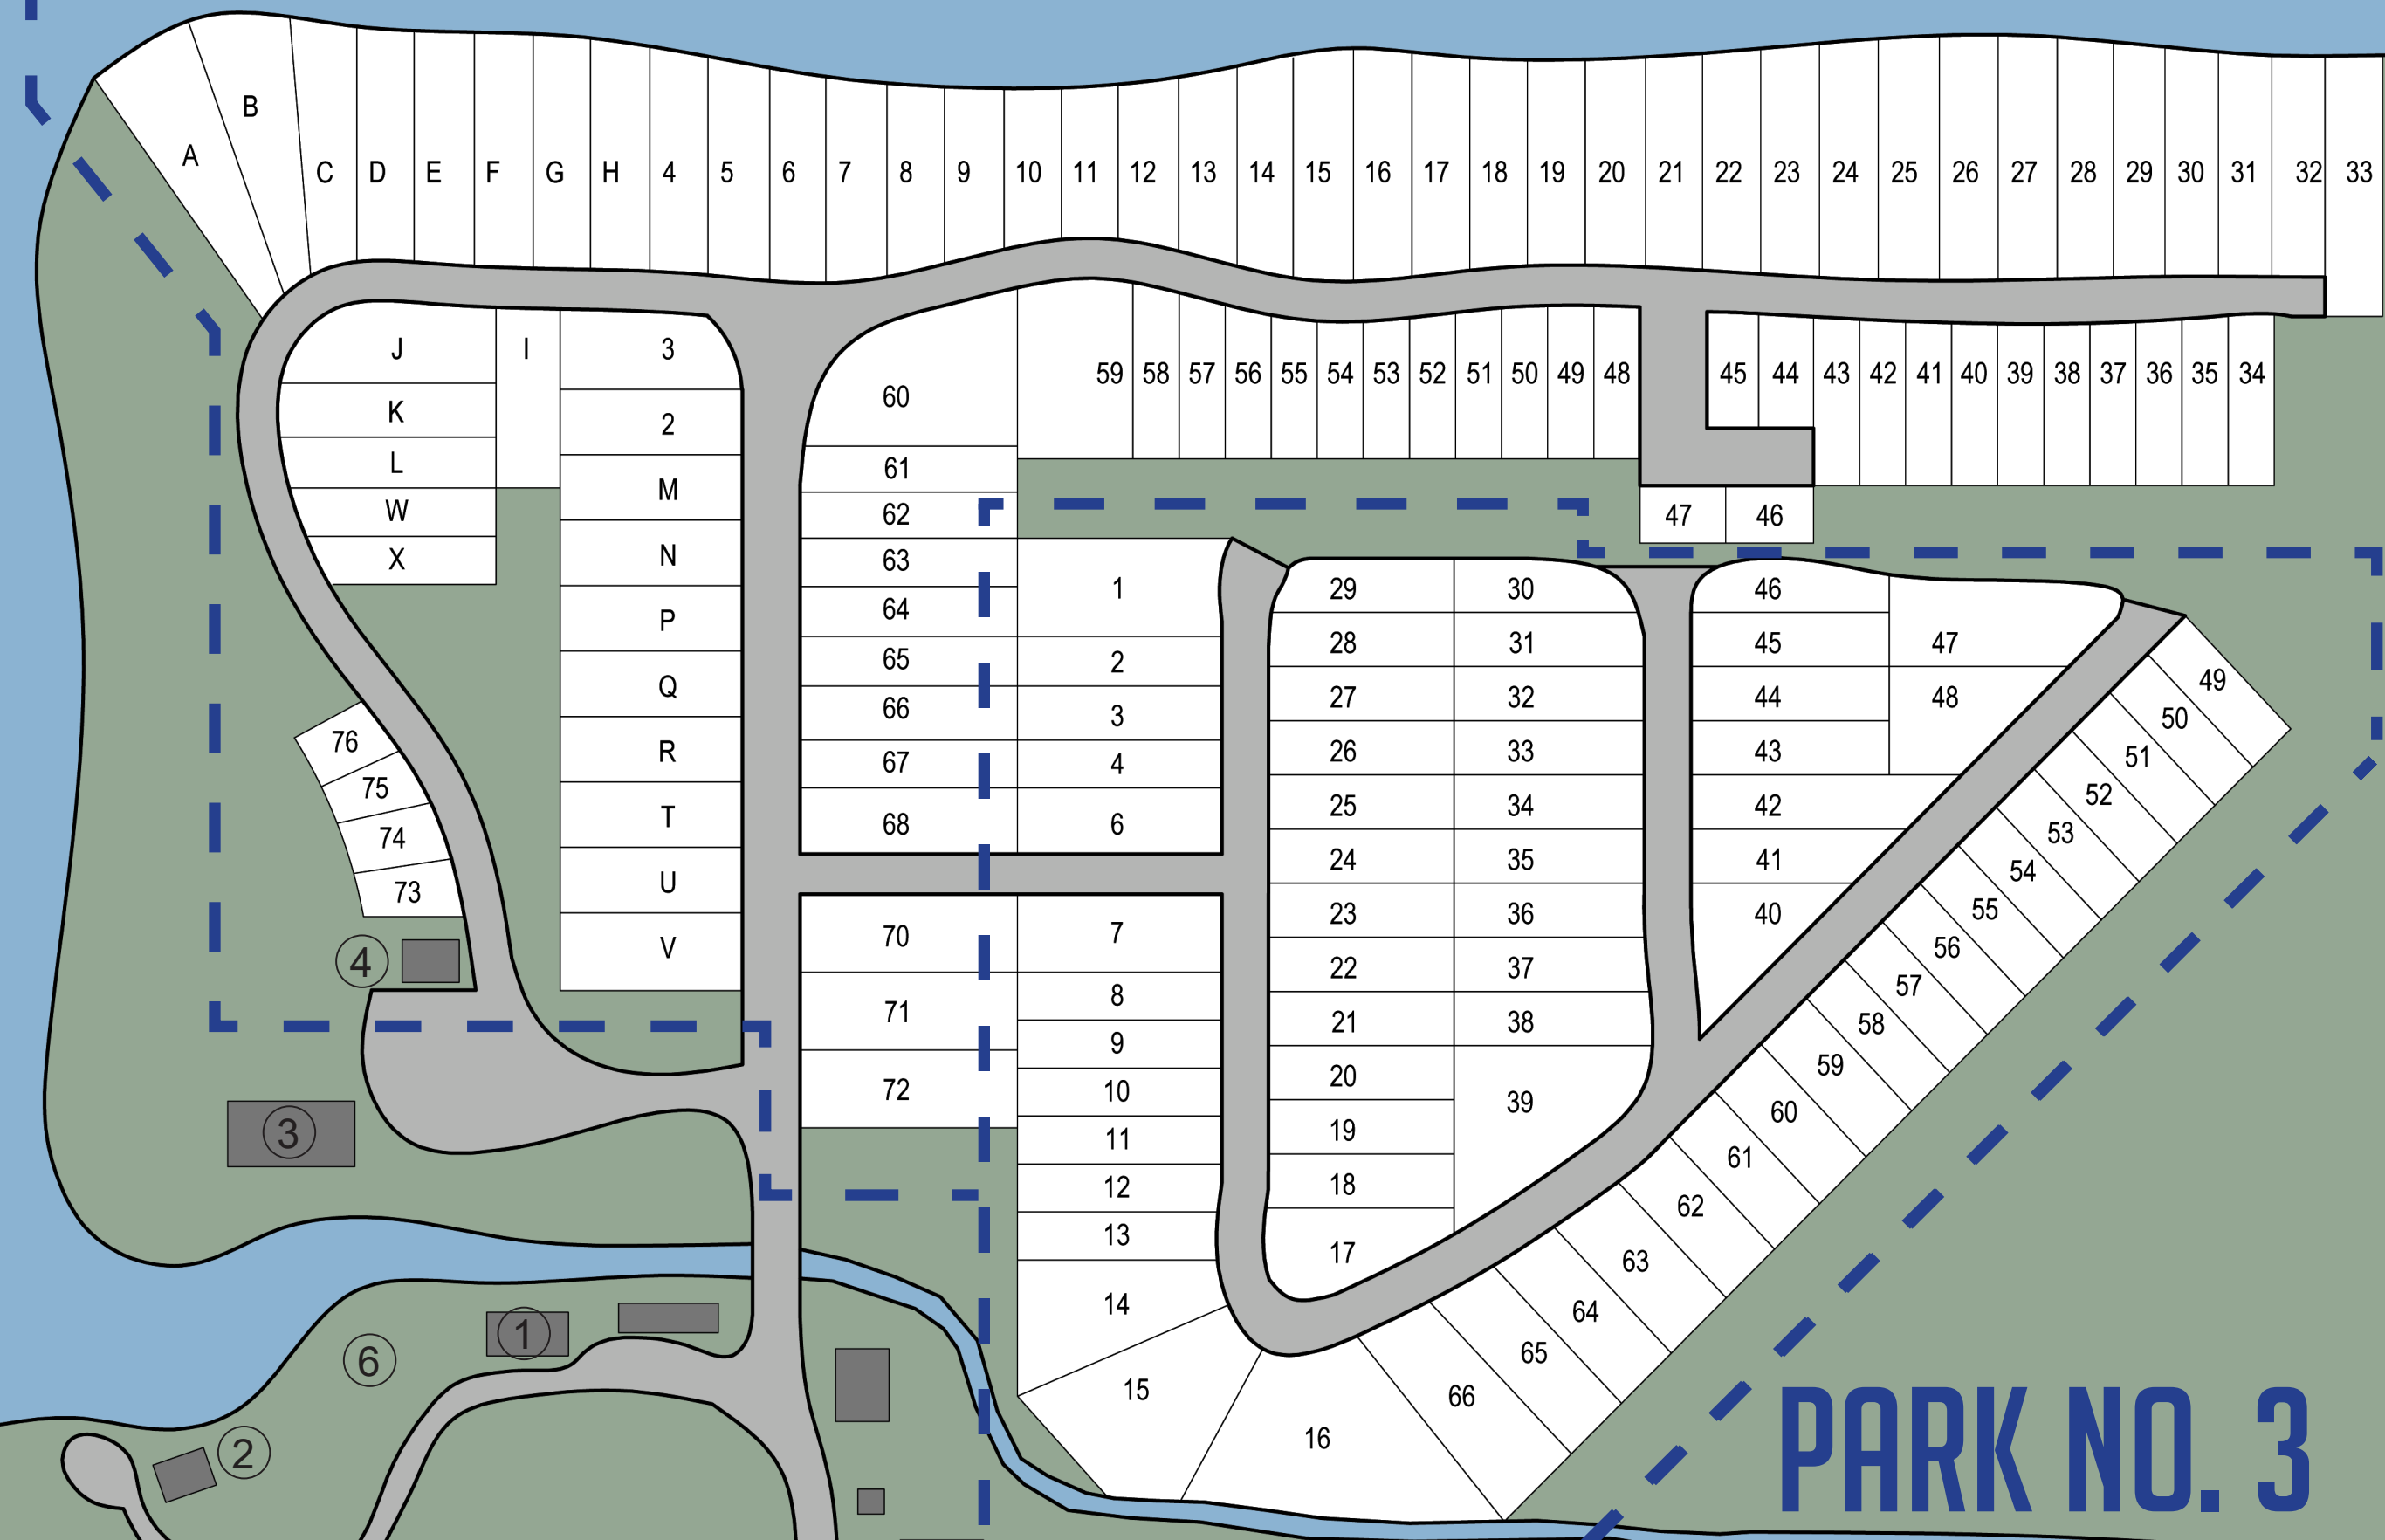

Bird River

Lake
Lac du Bonnet

PARK NO. 1

PARK NO. 3

TALL TIMBER ROAD

- 1. CONVENIENCE/ LIQUOR STORE
- 2. MARINA + RENTAL DOCKS
- 3. POOL
- 4. LAUNDRY FACILITY
- 5. BOAT STORAGE
- 6. PLAYGROUND

<PRIVATE CABINS>

PARK NO. 2